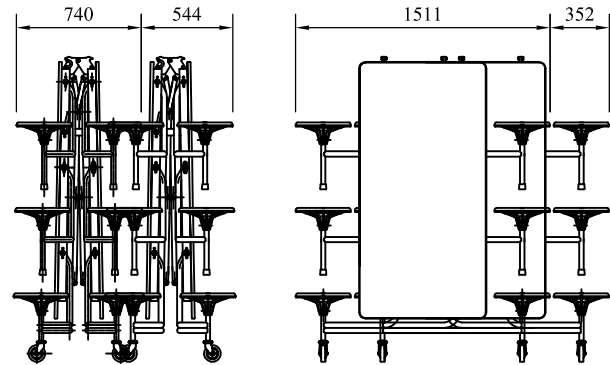

Table Seating Units

10' Long x 12 Seat Senior

(Square Leg Post)

DIDATECNIA®

Units With NO Stools Attached

Units With Stools Attached

TSU In Folded Position With Transport Lock On

Description	Dim A (mm)	Dim B (mm)	Dim C (mm)	Packed Vol (m3)	Add. Packed Vol (m3)	Weight (kg)
12 Seat Unit 26" High	663	359	1786	0.935	0.814	85
12 Seat Unit 27" High	688	384	1812	0.947	0.835	87
12 Seat Unit 29" High	739	435	1862	0.973	0.858	90