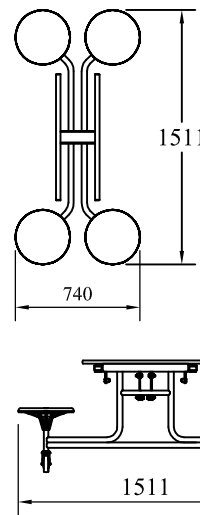

Table Seating Units

10' Long x 12 Seat Senior

(Square Leg Post)

DIDATECNIA®

Units With NO Stools Attached

Units With Stools Attached

TSU In Folded Position With Transport Lock On

Description	Dim A (mm)	Dim B (mm)	Dim C (mm)	Packed Vol (m3)	Add. Packed Vol (m3)	Weight (kg)
12 Seat Unit 26" High	663	359	1786	0.935	0.814	85
12 Seat Unit 27" High	688	384	1812	0.947	0.835	87
12 Seat Unit 29" High	739	435	1862	0.973	0.858	90