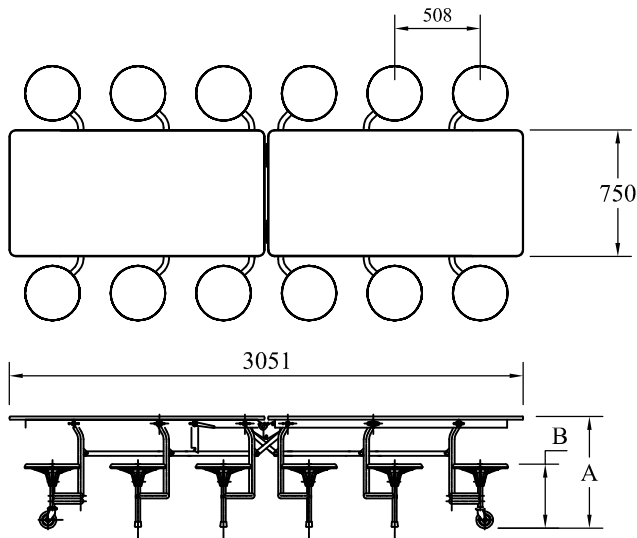

Table Seating Units

10' Long x 12 Seat Senior

(Square Leg Post)

DIDATECNIA®

Units With NO Stools Attached

Units With Stools Attached

TSU In Folded Position With Transport Lock On

Description	Dim A (mm)	Dim B (mm)	Dim C (mm)	Packed Vol (m3)	Add. Packed Vol (m3)	Weight (kg)
12 Seat Unit 26" High	663	359	1786	0.935	0.814	85
12 Seat Unit 27" High	688	384	1812	0.947	0.835	87
12 Seat Unit 29" High	739	435	1862	0.973	0.858	90