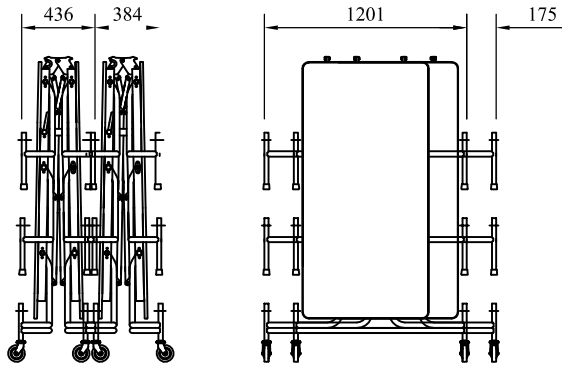

Table Seating Units

10' Long x 12 Seat Senior

(Square Leg Post)

DIDATECNIA®

Units With NO Stools Attached

Units With Stools Attached

TSU In Folded Position With Transport Lock On

Description	Dim A (mm)	Dim B (mm)	Dim C (mm)	Packed Vol (m3)	Add. Packed Vol (m3)	Weight (kg)
12 Seat Unit 26" High	663	359	1786	0.935	0.814	85
12 Seat Unit 27" High	688	384	1812	0.947	0.835	87
12 Seat Unit 29" High	739	435	1862	0.973	0.858	90