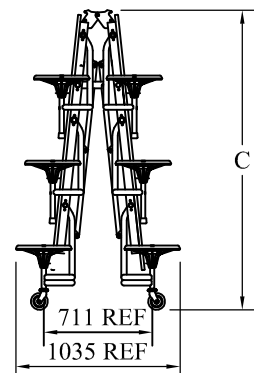

Table Seating Units

10' Long x 12 Seat Senior

(Square Leg Post)

DIDATECNIA®

Units With NO Stools Attached

Units With Stools Attached

TSU In Folded Position With Transport Lock On

Description	Dim A (mm)	Dim B (mm)	Dim C (mm)	Packed Vol (m3)	Add. Packed Vol (m3)	Weight (kg)
12 Seat Unit 26" High	663	359	1786	0.935	0.814	85
12 Seat Unit 27" High	688	384	1812	0.947	0.835	87
12 Seat Unit 29" High	739	435	1862	0.973	0.858	90